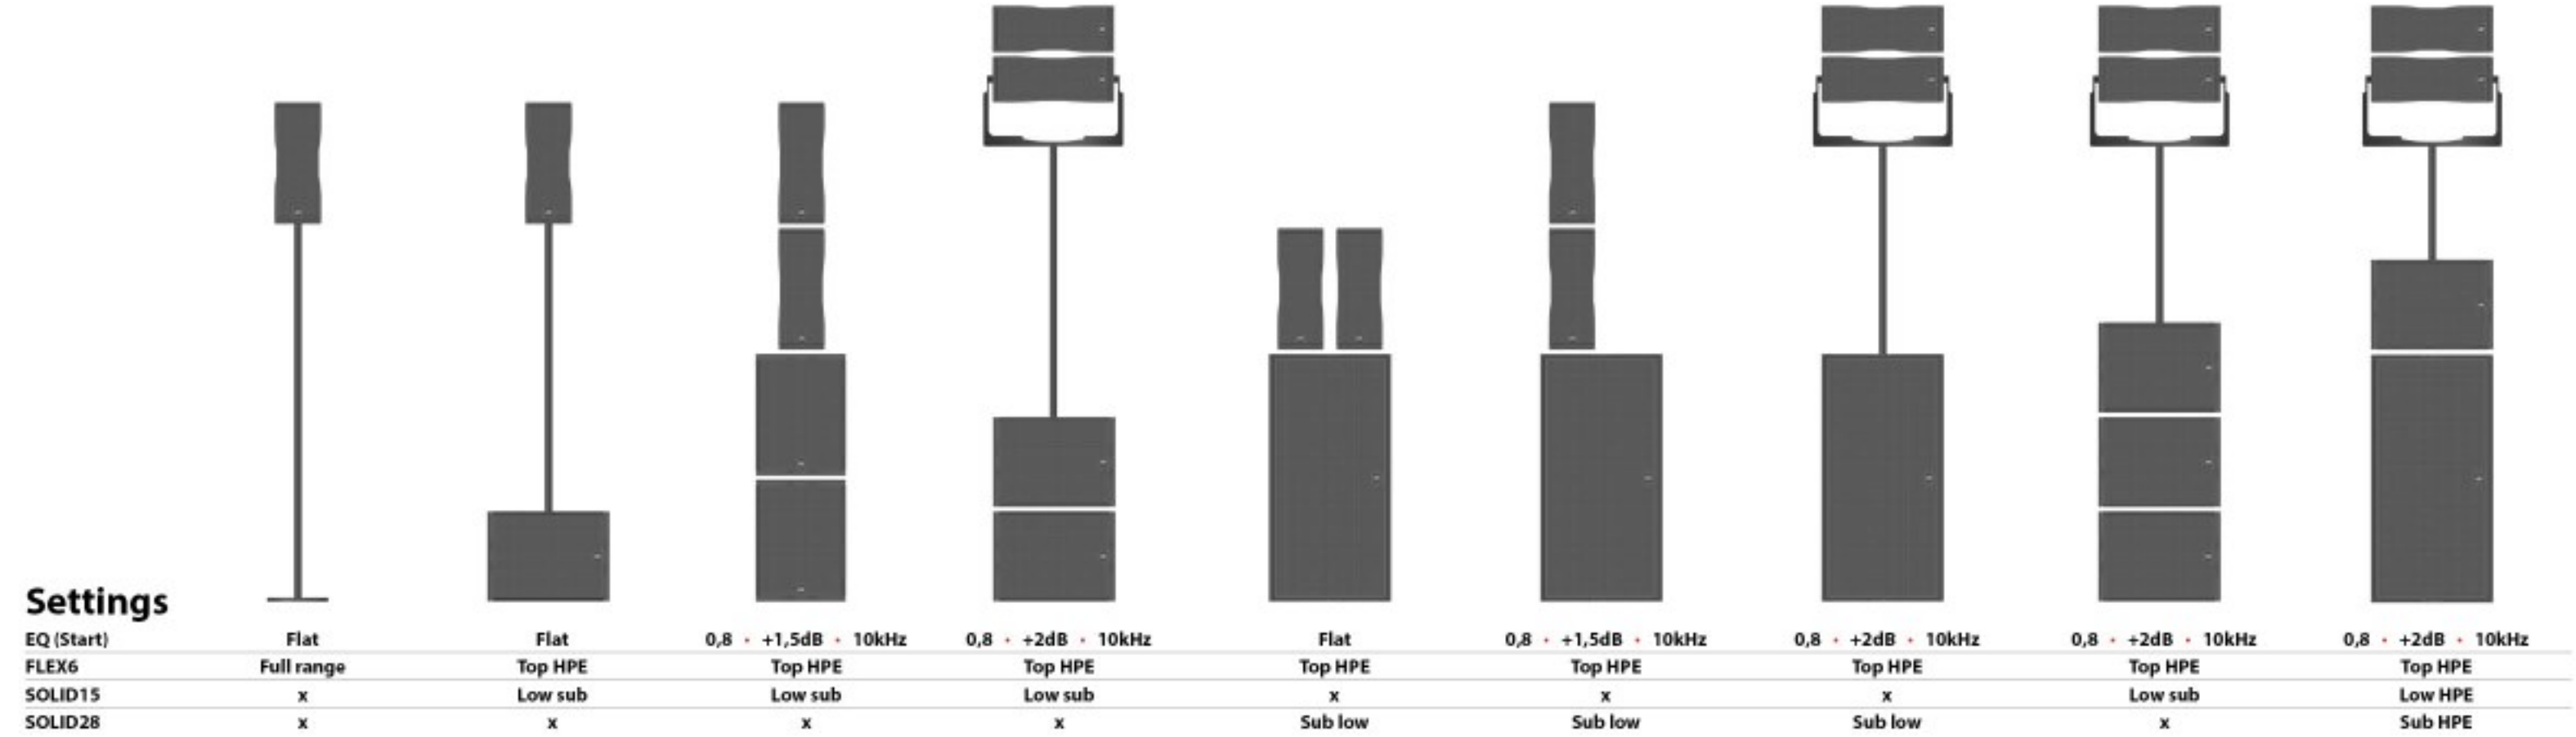

AUDIO
THE LEGACY

THE MOST FLEXIBLE AUDIO SYSTEM IN THE WORLD

5 ACCESSORIES, 23 SETUPS

EASY SETUPS