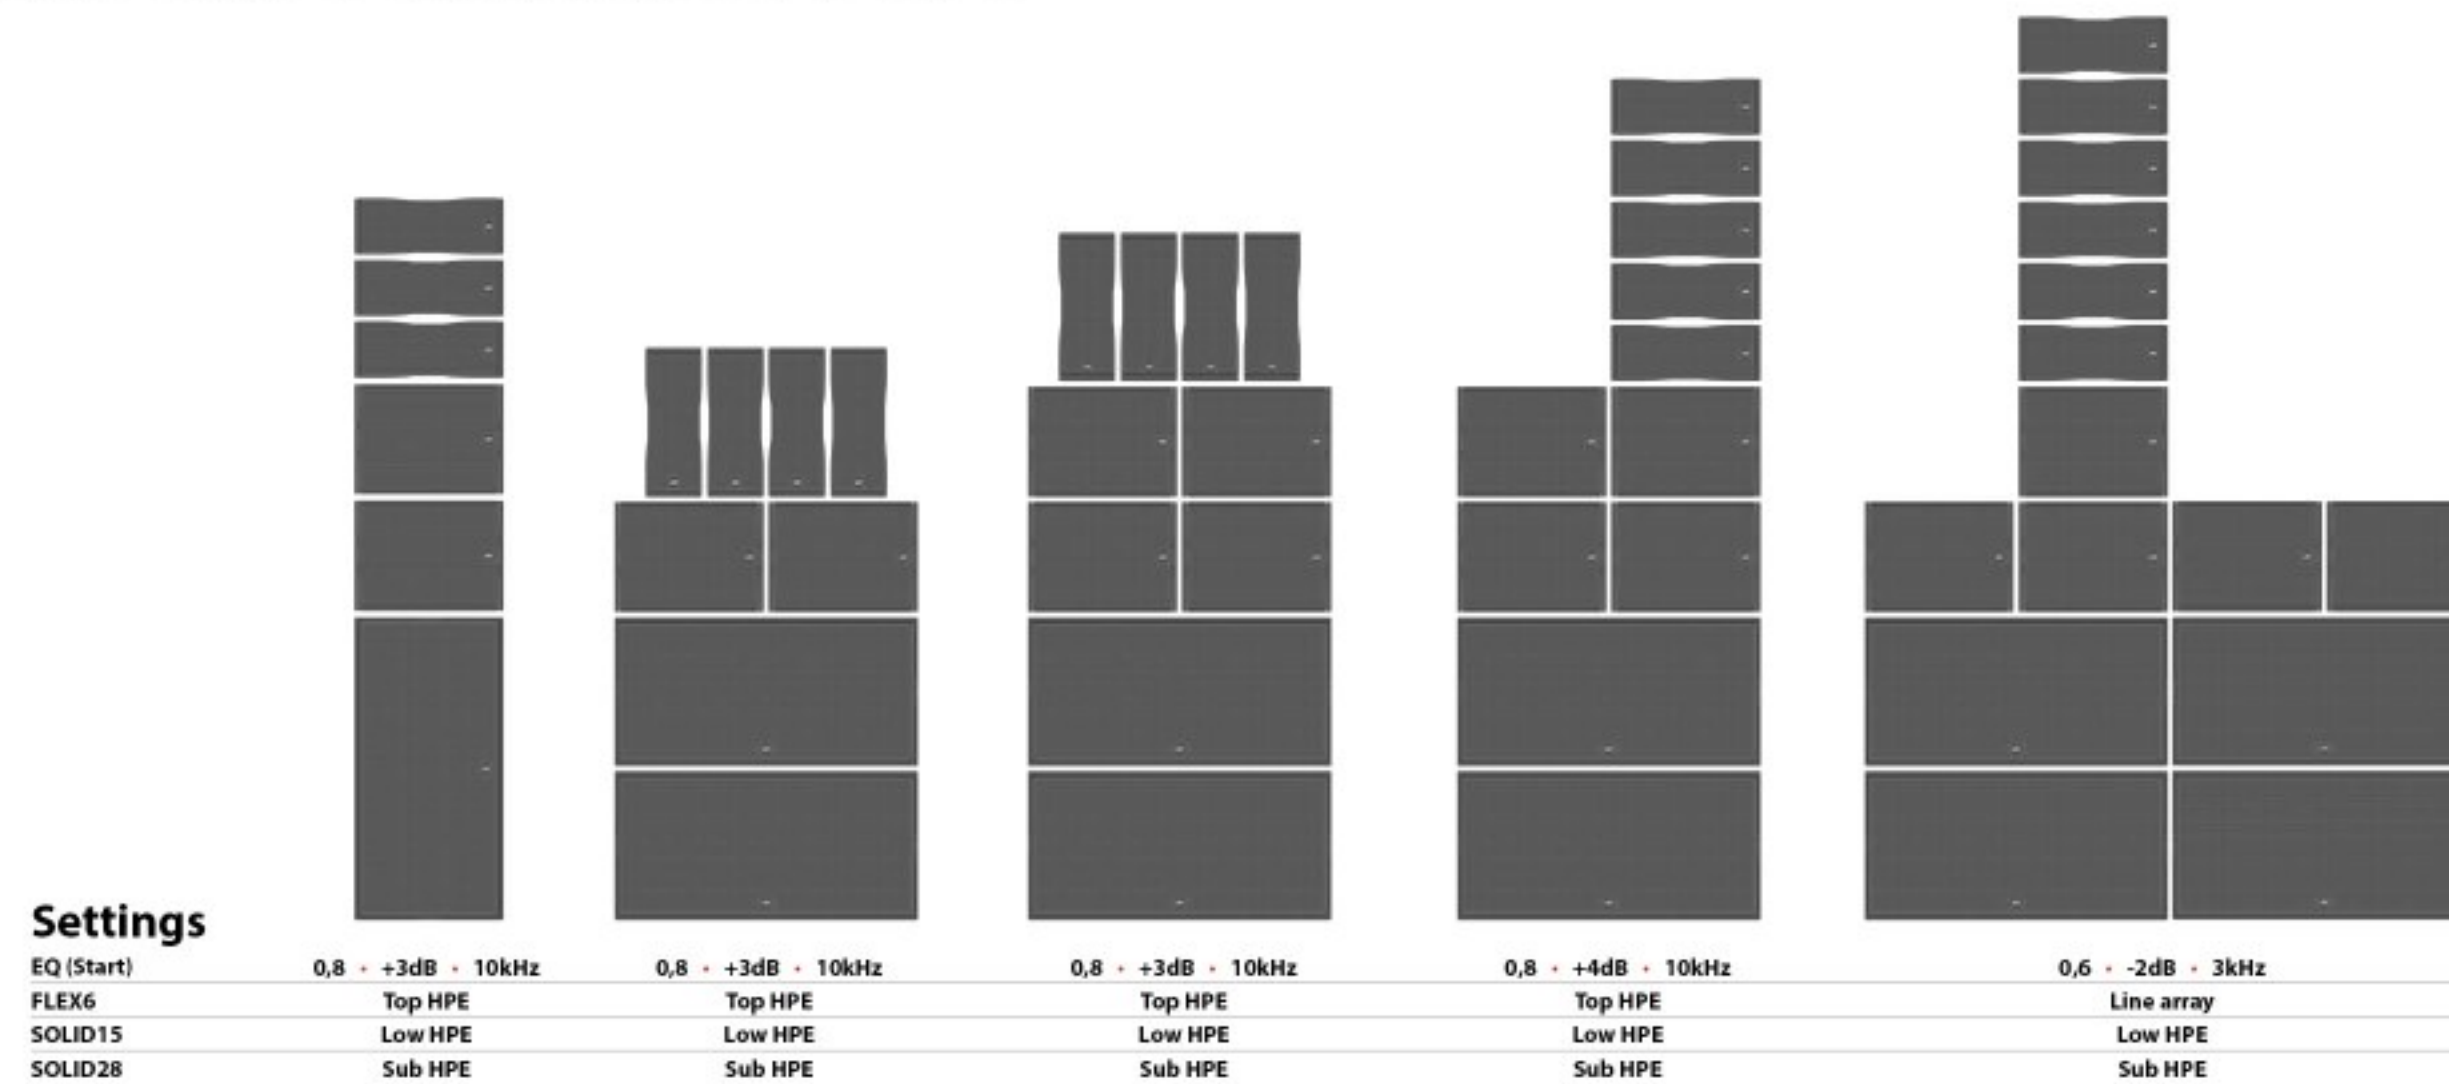

GROUND STACKING SETUPS